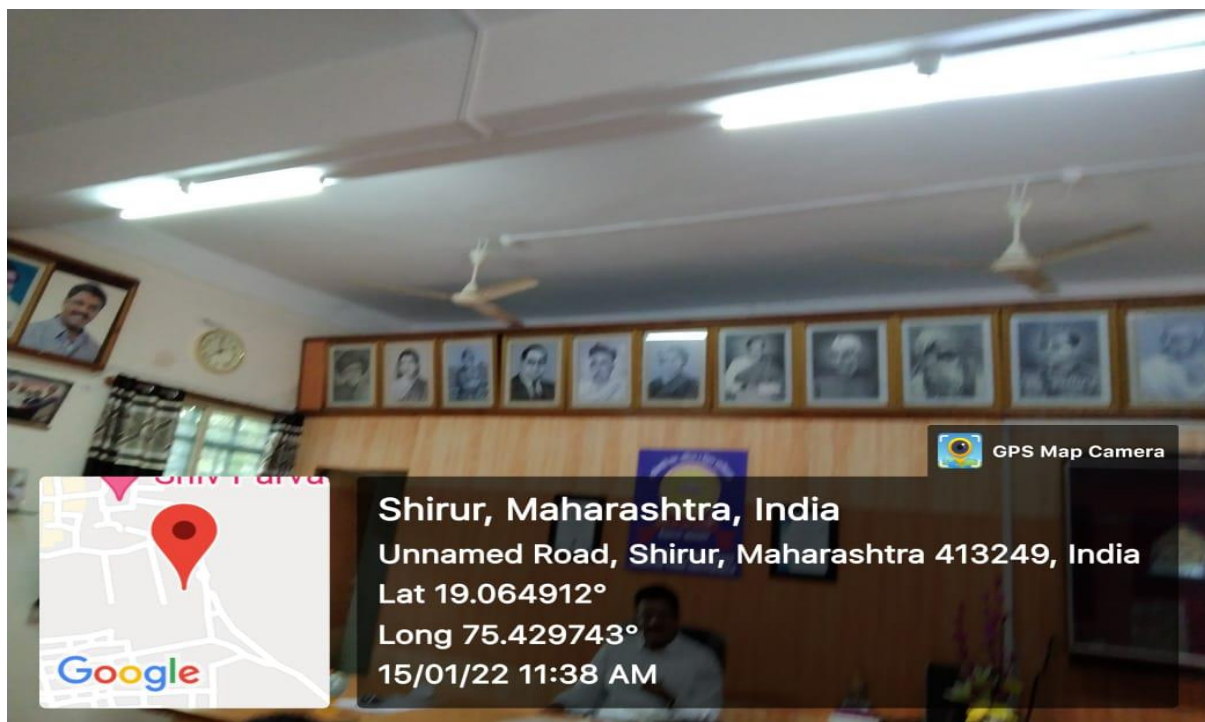

7.1.2 Use of LED bulbs/ power efficient equipment

For power efficiency in college we use LED bulbs and tubes wherever necessary. Specially in Office, Library, Seminar hall, Principal cabin, YCMOU Office, IQAC and other departments we mostly use LED bulbs and tubes.

Library

Principal Cabin

IQAC

Seminar Hall

Shirur, Maharashtra, India
Unnamed Road, Shirur, Maharashtra 413249, India
Lat N 19° 3' 55.4328"
Long E 75° 25' 47.208"
08/03/21 10:42 AM

Shirur, Maharashtra, India
Unnamed Road, Shirur, Maharashtra 413249, India
Lat N 19° 3' 54.9612"
Long E 75° 25' 47.532"
08/03/21 10:41 AM